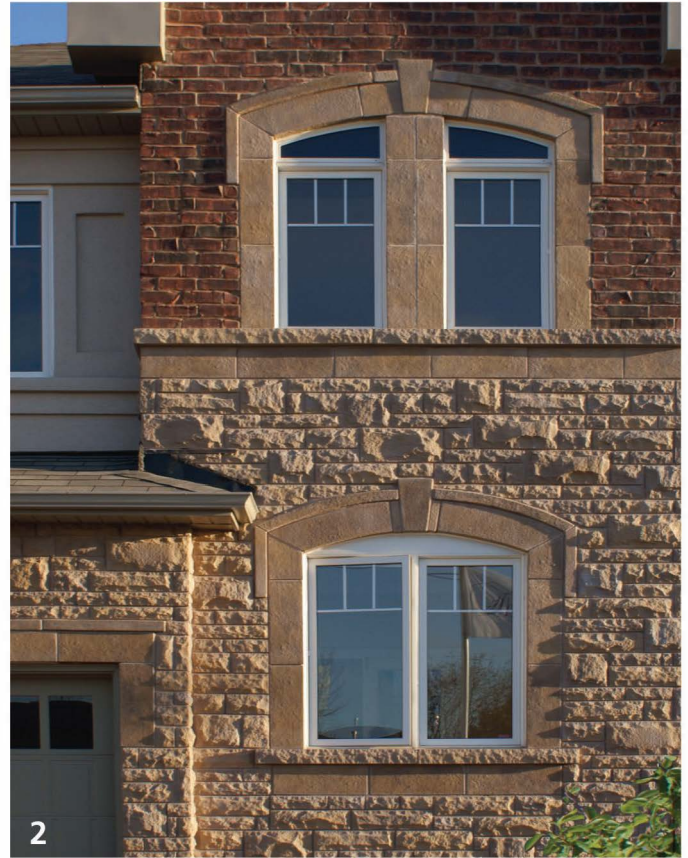

1. Smooth jamb Surrounds with Arch Keys, Rock Face Keystone and Rock Face Sills.
2. Smooth jamb Arch Surrounds with Accellit Corbels, Smooth Keystone, Rock Face Sills over Smooth jamb Band
3. Smooth jamb Window and Door Surrounds, Rock Face Keystone, Smooth and Rock Face Sills. Featuring Arch Key Oval Surround.
4. Smooth jamb Window Surround with Accent Corbels, Smooth jamb Arch, Rock Face Sill over Smooth jamb Band.

Offered in three sizes to fit any arch, each stone has a lightly chiseled texture.

Dimensions

Length 3 1/2" Base - 3 3/4" Top **Height** 8 1/2" (small)
3 1/2" Base - 4 1/2" Top **Height** 8 1/2" (medium)
3 1/2" Base - 6" Top **Height** 8 1/2" (large)

Smooth Keystone

Smooth Keystone for use where a Limestone appearance is desired, with a lightly chiseled texture, two sizes are offered.

Dimensions

Width 5" Base - 8" Top **Height** 12"

Width 5" Base - 8" Top **Height** 15"