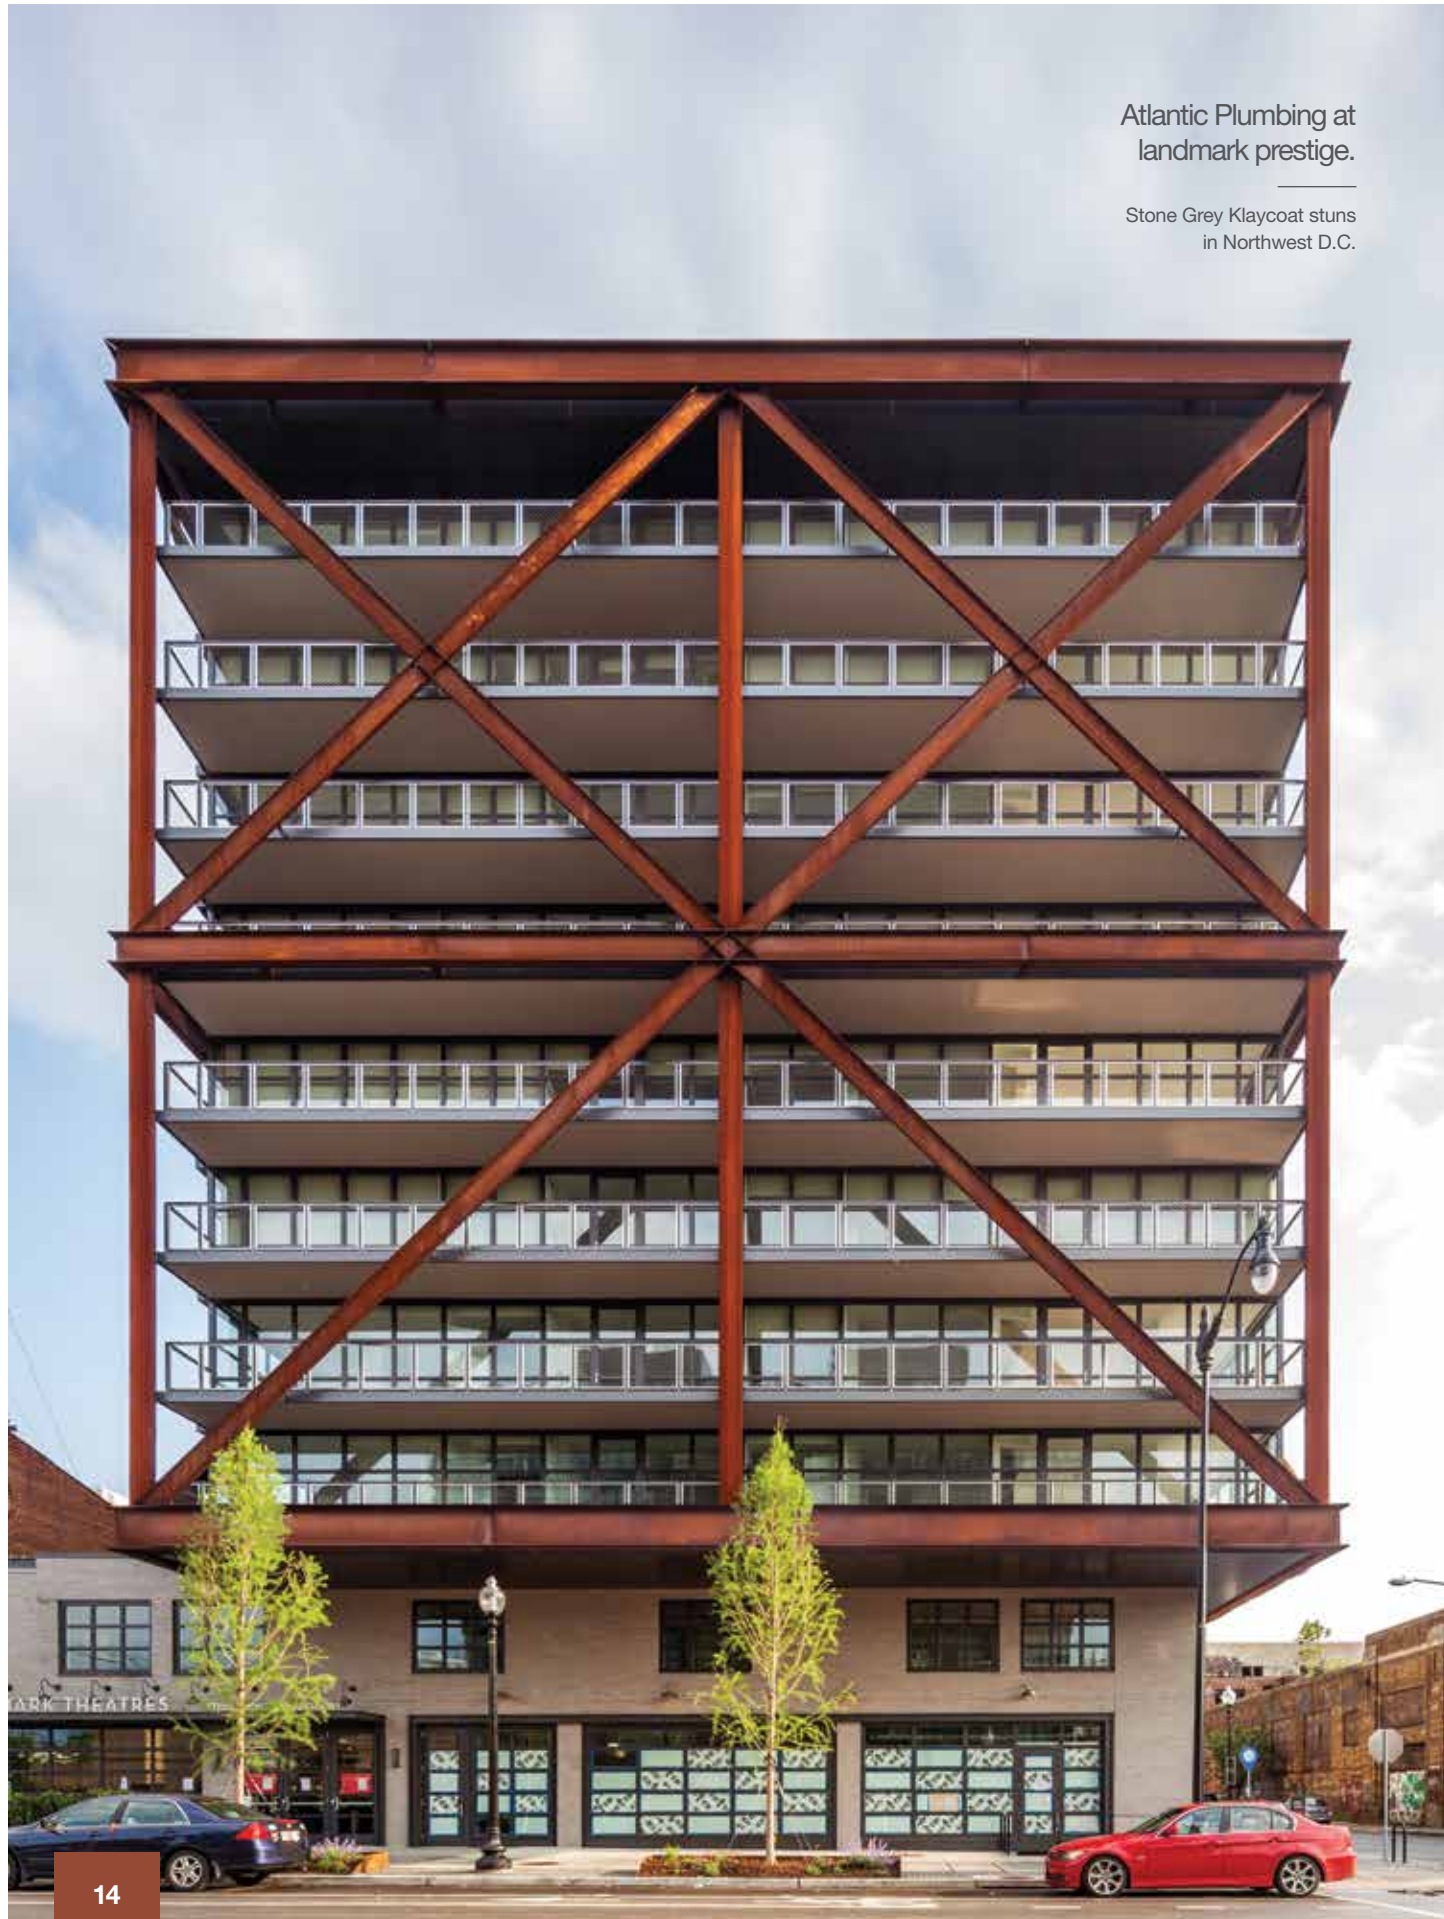

Atlantic Plumbing at
landmark prestige.

Stone Grey Klaycoat stuns
in Northwest D.C.