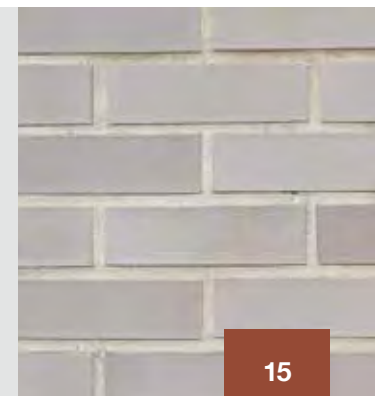

Reach beyond the conventional in truly stunning ways.

Asphalt, Steel Grey, Stone Grey, Urban Grey, & 1 Custom Color

Central Park style circa now.

Dark and light blends combine to comprise this New York marvel.

Atlantic Plumbing at
landmark prestige.

Stone Grey Klaycoat stuns
in Northwest D.C.

Tone + Vision

COLORING POTENTIAL INTO REALITY.

Hue on the rise.

Aesthetics ascend new
heights with Klaycoat.

Stone Grey
Klaycoat

Distributed by

IXLBUILD.COM

A brand of

BRICKWORKS
— BUILDING PRODUCTS —

Cover Image: Klaycoat® in Stone Grey, Urban Grey, and one Custom Color

Due to printing limitations, color and texture may vary from actual product. Final selection should always be based on an actual product sample. For more information, contact your Glen-Gery representative. © 2020 Glen-Gery Corporation • 2/20/TSG/10M