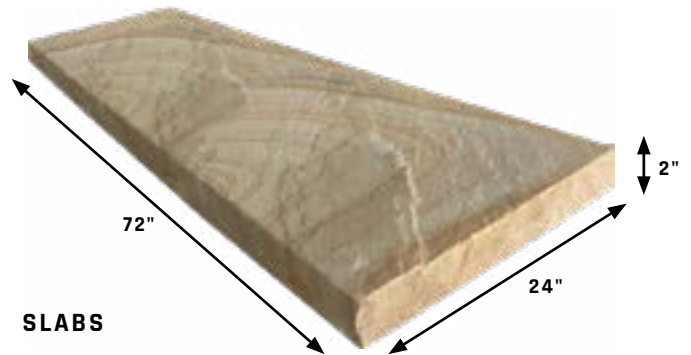

ACCESSORIES

Please visit avaanistone.com for available colours.