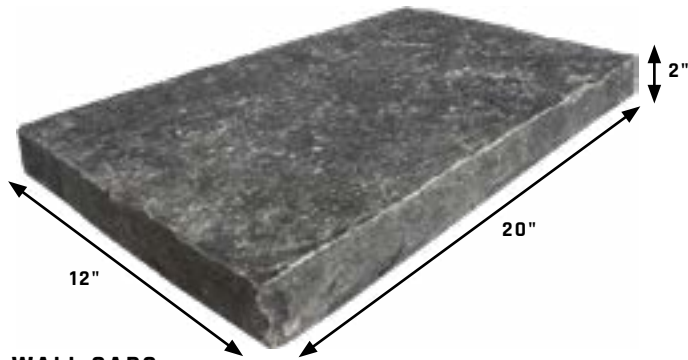

ACCESSORIES

Please visit avaanistone.com for available colours.