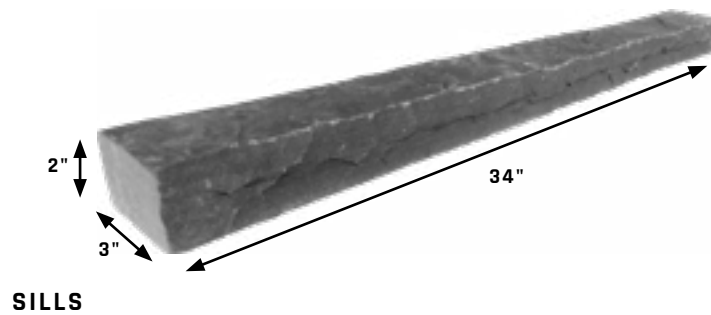

ACCESSORIES

Please visit avaanistone.com for available colours.