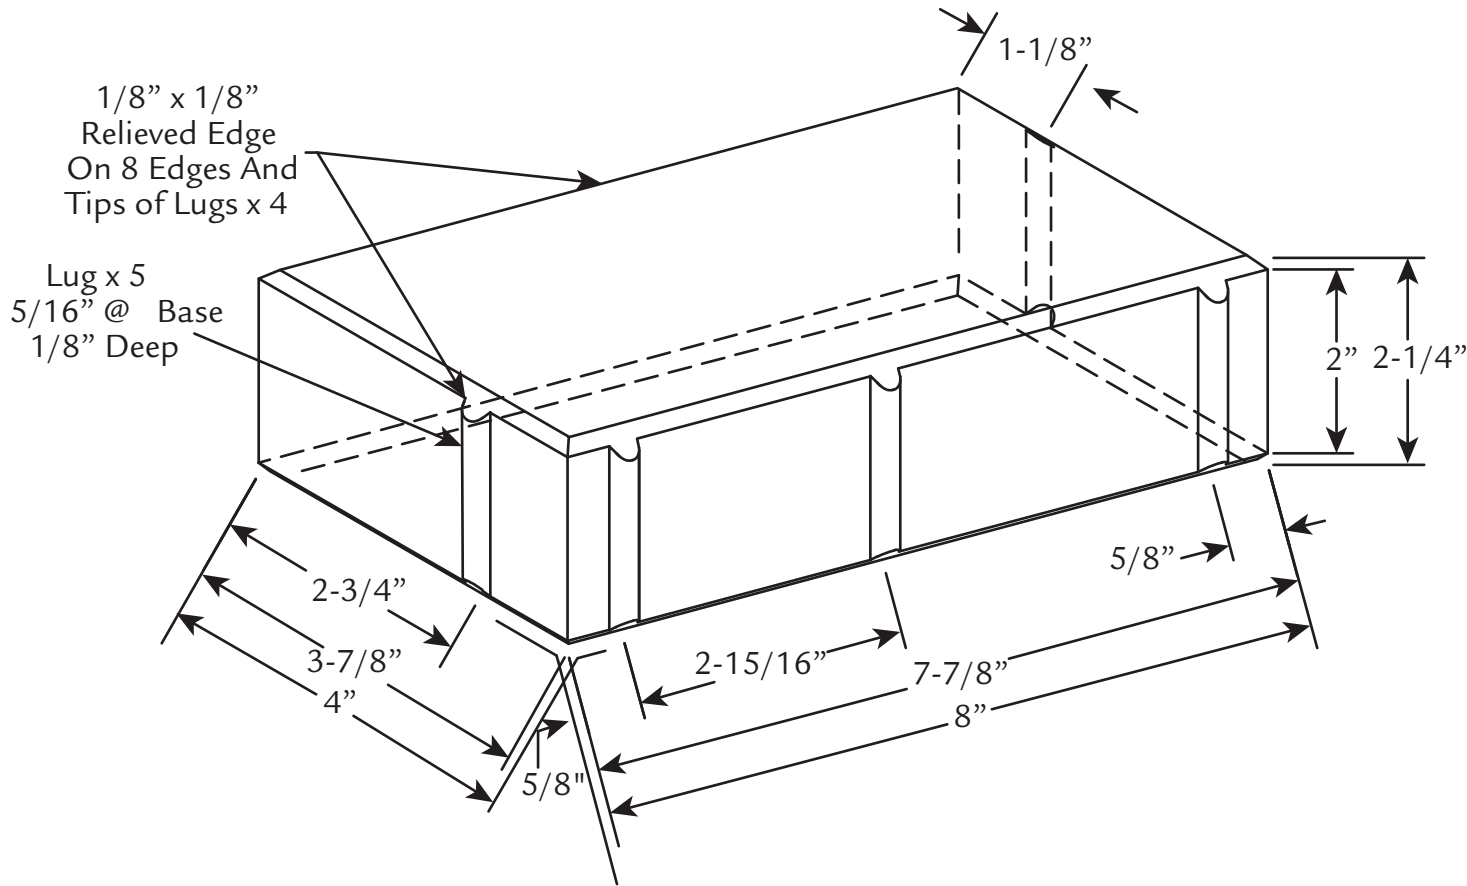

2-1/4X4X8 RELIEVED EDGE LUGGED PAVER

NOT ALL PRODUCTS ARE AVAILABLE IN ALL COLORS AND/OR SIZE. PLEASE CONTACT ENDICOTT FOR AVAILABILITY.

ENDICOTT 2-1/4" RELIEVED EDGE LUGGED PAVERS CONFORM TO ASTM C902 AND C1272 SPECIFICATIONS.