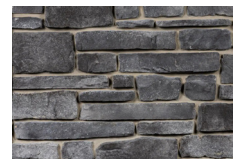

Carbone

LEDGESTONE