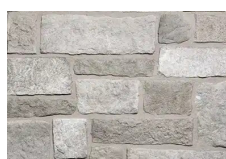

CASA DI SASSI

MANUFACTURED STONE VENEER | INSPIRED BY OLD-WORLD EUROPEAN MASONRY

Casa di Sassi offers linear, ledgerstone, and traditional profiles for exterior facades, fireplaces, and outdoor applications. Each profile delivers distinct scale and texture, with a broad range of colour options across the collection.

EZ LEDGE

LEDGESTONE

QUARTZ LEDGESTONE

Ardesia

VISO LIMESTONE

BLEND

Distributed by
I-XL Building Products

1-833-565-0886 | info@ixlbuild.com | ixlbuild.com